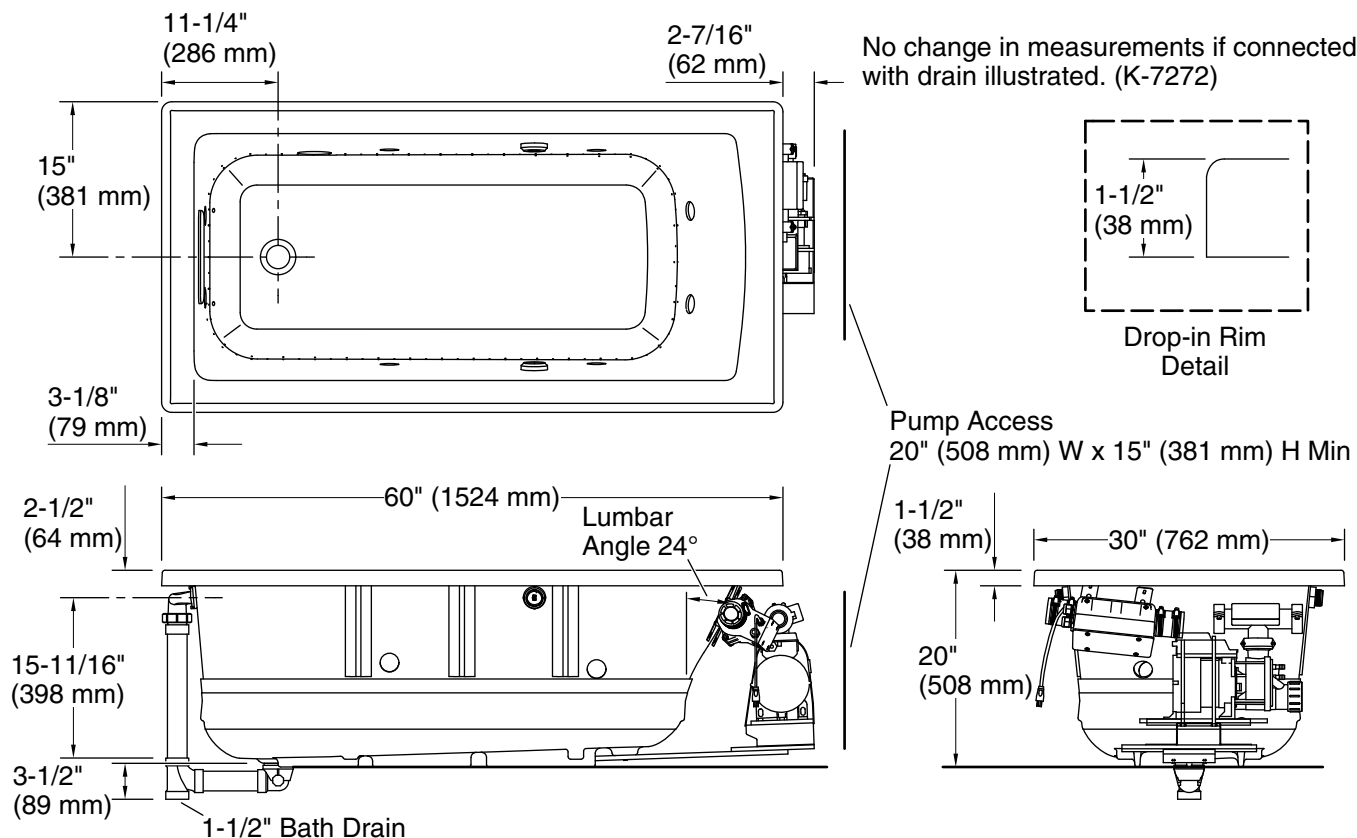

Required Electrical Service

Three dedicated circuits required, protected with Class A Ground-Fault Circuit-Interrupter (GFCI). Outside North America, this device may be known as a Residual Current Device (RCD).

Pump, Heater:	120 V, 15 A, 60 Hz
Heater:	120 V, 15 A, 60 Hz
Blower:	120 V, 15 A, 60 Hz

Technical Information

All product dimensions are nominal.

Installation:	Drop-in
Drain location:	End
Basin area, bottom:	45-1/8" x 19-11/16" (1146 mm x 500 mm)
Basin area, top:	52-1/8" x 22-1/16" (1324 mm x 560 mm)
Weight:	138 lbs (62.6 kg)
Minimum floor load:	51.3 lbs/ft² (250.5 kg/m²)
Water depth:	15-1/8" (384 mm)
Water capacity:	57 gal (215.8 L)
Cutout:	Drop-in, 58-1/2" x 28-1/2" (1486 mm x 724 mm)

Electrical component Pump: 120 V, 7 A, 60 Hz
rating: Heater: 120 V, 5 A, 60 Hz

1-800-4KOHLER (1-800-456-4537)

Kohler Co. reserves the right to make revisions without notice to product specifications.

For the most current Specification Sheet, go to www.kohler.com.

5-29-2021 16:19 - US/CA

Notes

Measure your actual product for rough-in details.

Install this product according to the installation instructions.

The hot water supply should be 70% of the capacity of the bath or greater. Installations will vary.

This product is designed for drop-in installation only. It is not suited for use in a three-wall alcove with an overhead shower.

Remote blower installation kit is available for relocating the blower. Provide access for servicing the blower.

Do not relocate or alter the PVC tee or coiled flexible tubing connected to the blower. Follow the blower relocation instructions exactly.

ADA compliant when installed to the specific requirements of these regulations.